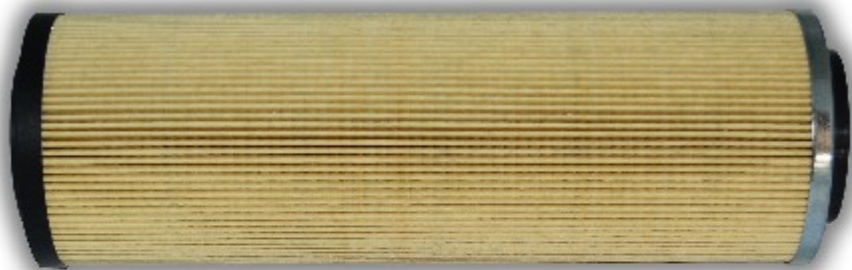

Buy Big, Save Big! - www.bigfilterstore.com - 866-673-0345

Technical Data for Big Filter #: BFS-8D6FB

[Click to view stock, pricing and volume discount information](#)

Filter Type Details

Part Type: Hydraulic
Filter Type: Return Line
Media: Cellulose
Seal Material: Viton
Fluid Type: HH / HL / HM / HV
Flow Direction: Outside-In

Dimensions (Inches)

Height: 12.28
O.D. Top: 4.02 **O.D. Bottom:** 4.02
I.D. Top: 2.5 **I.D. Bottom:**
Weight (lbs): 2.5

Rating

Micron 1: 25 **Beta Ratio 1:** 2/25
Micron 2: **Beta Ratio 2:**
Flow Rate (GPM): **Capacity (gr):** 46.2458
Collapse Pressure (psi): 232 **Burst Pressure (psi)**

Misc. Information

Thread Type:
Thread Size (in):
By-pass: Yes
Handle: No
Wrap: No

Contact Information

Big Filter Inc.
162 Kerr Dr.
Sault Ste. Marie, ON
P6A 5H9
Canada

Big Filter Inc.
605 Ridge St, #144
Sault Ste. Marie, MI
49783
USA