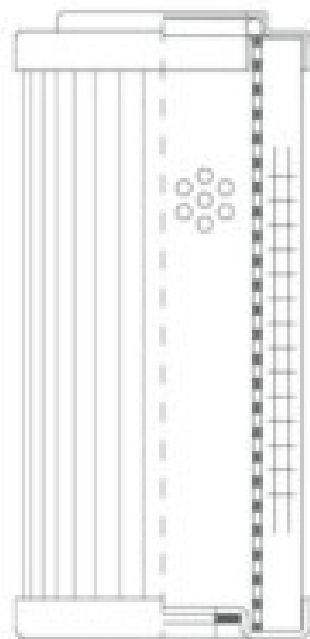

Buy Big, Save Big! - www.bigfilterstore.com - 866-673-0345

Technical Data for Big Filter #: BFS-8D72F

[Click to view stock, pricing and volume discount information](#)

Filter Type Details

Part Type: Hydraulic
Filter Type: Return Line
Media: Wire Mesh
Seal Material: Viton
Fluid Type: HH / HL / HM / HV
Flow Direction: Outside-In

Dimensions (Inches)

Height: 4.13
O.D. Top: 2.28 **O.D. Bottom:** 2.28
I.D. Top: 1.27 **I.D. Bottom:** 0.98
Weight (lbs): 0.4

Rating

Micron 1: 10
Micron 2:
Flow Rate (GPM):
Collapse Pressure (psi): 232
Filter area (sq in): 90
Beta Ratio 1:
Beta Ratio 2:
Capacity (gr):
Burst Pressure (psi)

Misc. Information

Thread Type:
Thread Size (in):
By-pass: No
Handle: No
Wrap: No

Contact Information

Big Filter Inc.
162 Kerr Dr.
Sault Ste. Marie, ON
P6A 5H9
Canada

Big Filter Inc.
605 Ridge St, #144
Sault Ste. Marie, MI
49783
USA