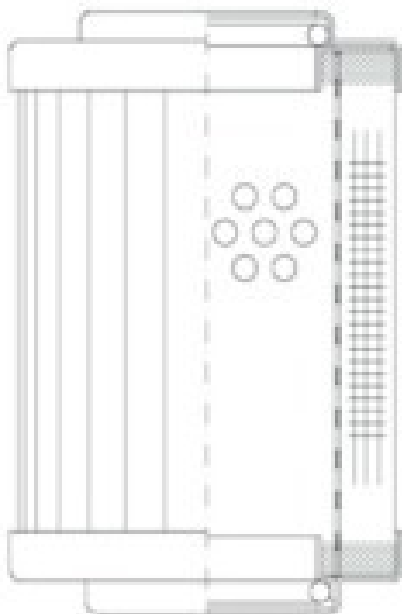

Buy Big, Save Big! - www.bigfilterstore.com - 866-673-0345

Technical Data for Big Filter #: BFS-8D76D

[Click to view stock, pricing and volume discount information](#)

Filter Type Details

Part Type: Hydraulic
Filter Type: Return Line
Media: Stainless Steel Fiber
Seal Material: Viton
Fluid Type: HH / HL / HM / HV
Flow Direction: Outside-In

Dimensions (Inches)

Height: 9.84
O.D. Top: 2.36 **O.D. Bottom:** 2.36
I.D. Top: 1.35 **I.D. Bottom:** 1.35
Weight (lbs): 1.1

Rating

Micron 1: 5 **Beta Ratio 1:** 200/5
Micron 2: **Beta Ratio 2:** **Capacity (gr):** 5.72
Flow Rate (GPM): **Burst Pressure (psi)**

Collapse Pressure (psi): 435
Filter area (sq in): 220

Misc. Information

Thread Type:
Thread Size (in):
By-pass: No
Handle: No
Wrap: No

Contact Information

Big Filter Inc.
162 Kerr Dr.
Sault Ste. Marie, ON
P6A 5H9
Canada