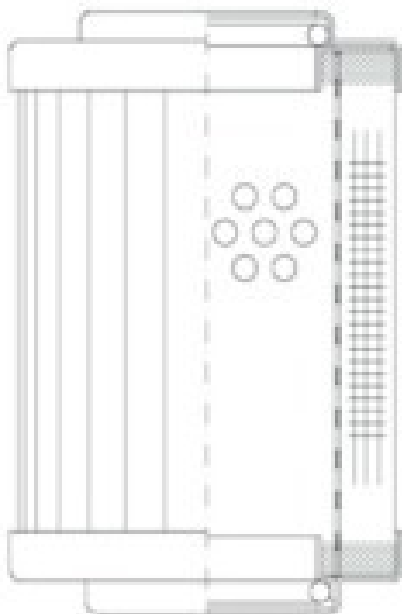

Buy Big, Save Big! - www.bigfilterstore.com - 866-673-0345

Technical Data for Big Filter #: BFS-8D773

[Click to view stock, pricing and volume discount information](#)

Filter Type Details

Part Type: Hydraulic
Filter Type: Return Line
Media: Wire Mesh
Seal Material: Viton
Fluid Type: HH / HL / HM / HV
Flow Direction: Outside-In

Dimensions (Inches)

Height: 9.84
O.D. Top: 2.36 **O.D. Bottom:** 2.36
I.D. Top: 1.35 **I.D. Bottom:** 1.35
Weight (lbs): 1.1

Rating

Micron 1: 10
Micron 2:
Flow Rate (GPM):
Collapse Pressure (psi): 435
Filter area (sq in): 220
Beta Ratio 1:
Beta Ratio 2:
Capacity (gr):
Burst Pressure (psi)

Misc. Information

Thread Type:
Thread Size (in):
By-pass: No
Handle: No
Wrap: No

Contact Information

Big Filter Inc.
162 Kerr Dr.
Sault Ste. Marie, ON
P6A 5H9
Canada

Big Filter Inc.
605 Ridge St, #144
Sault Ste. Marie, MI
49783
USA