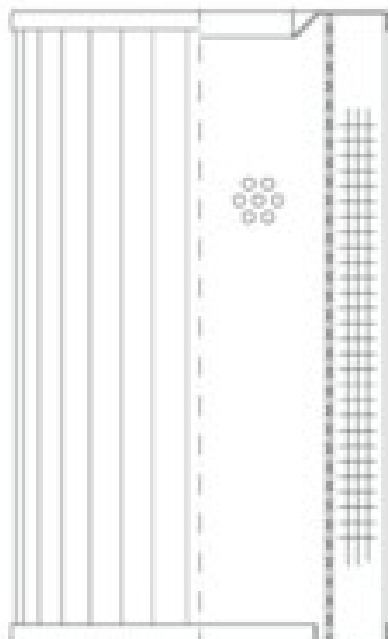

Buy Big, Save Big! - www.bigfilterstore.com - 866-673-0345

Technical Data for Big Filter #: BFS-8D868

[Click to view stock, pricing and volume discount information](#)

Filter Type Details

Part Type: Hydraulic
Filter Type: Return Line
Media: Stainless Steel Fiber
Seal Material:
Fluid Type: HH / HL / HM / HV
Flow Direction: Outside-In

Dimensions (Inches)

Height: 1.18
O.D. Top: 1.73 **O.D. Bottom:** 1.73
I.D. Top: 0.79 **I.D. Bottom:** 1.02
Weight (lbs): 1.1

Rating

Micron 1: 3 **Beta Ratio 1:** 200/3
Micron 2: **Beta Ratio 2:**
Flow Rate (GPM): **Capacity (gr):** 0.41509
Collapse Pressure (psi): 435 **Burst Pressure (psi)**
Filter area (sq in): 16

Misc. Information

Thread Type:
Thread Size (in):
By-pass: No
Handle: No
Wrap: No

Contact Information

Big Filter Inc.
162 Kerr Dr.
Sault Ste. Marie, ON
P6A 5H9
Canada

Big Filter Inc.
605 Ridge St, #144
Sault Ste. Marie, MI
49783
USA