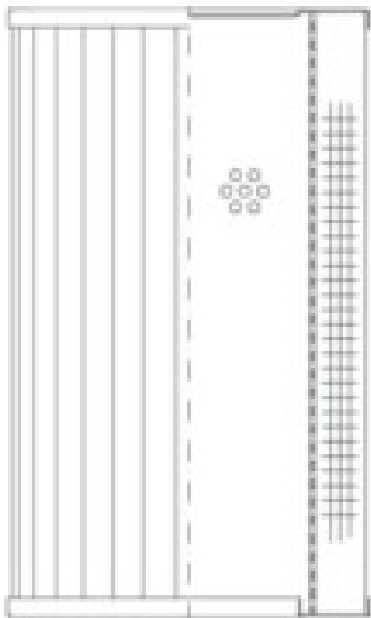

Buy Big, Save Big! - www.bigfilterstore.com - 866-673-0345

Technical Data for Big Filter #: BFS-8D869

[Click to view stock, pricing and volume discount information](#)

Filter Type Details

Part Type: Hydraulic
Filter Type: Return Line
Media: Stainless Steel Fiber
Seal Material:
Fluid Type: HH / HL / HM / HV
Flow Direction: Outside-In

Dimensions (Inches)

Height: 1.18
O.D. Top: 1.73 **O.D. Bottom:** 1.73
I.D. Top: **I.D. Bottom:** 1.02
Weight (lbs): 1.1

Rating

Micron 1: 3 **Beta Ratio 1:** 200/3
Micron 2: **Beta Ratio 2:**
Flow Rate (GPM): **Capacity (gr):** 0.41509
Collapse Pressure (psi): 435 **Burst Pressure (psi)**
Filter area (sq in): 16

Misc. Information

Thread Type:
Thread Size (in):
By-pass: No
Handle: No
Wrap: No

Contact Information

Big Filter Inc.
162 Kerr Dr.
Sault Ste. Marie, ON
P6A 5H9
Canada

Big Filter Inc.
605 Ridge St, #144
Sault Ste. Marie, MI
49783
USA