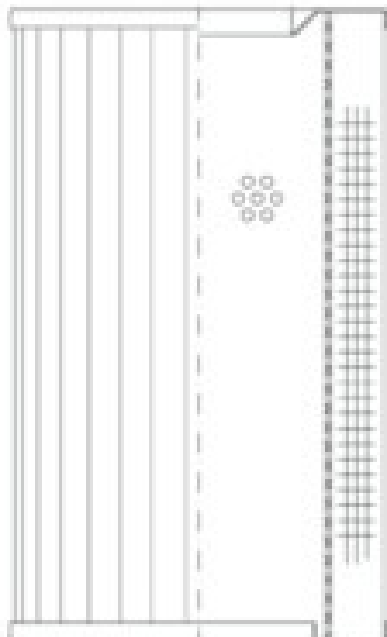

Contact Information

Big Filter Inc.
162 Kerr Dr.
Sault Ste. Marie, ON
P6A 5H9
Canada

Big Filter Inc.
605 Ridge St, #144
Sault Ste. Marie, MI
49783
USA

Toll Free: 866-673-0345
Direct: 705-255-2493

info@bigfilterstore.com
<https://www.bigfilterstore.com>