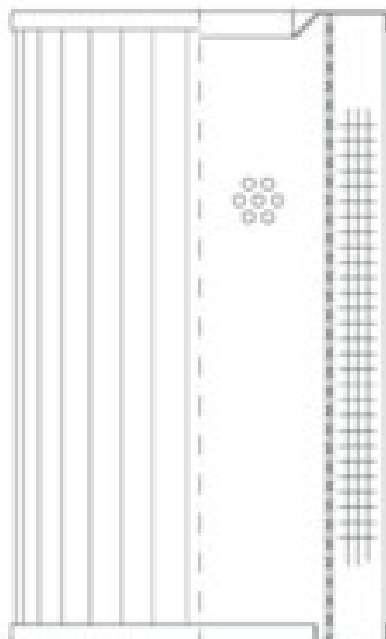

Buy Big, Save Big! - www.bigfilterstore.com - 866-673-0345

Technical Data for Big Filter #: BFS-8D895

[Click to view stock, pricing and volume discount information](#)

Filter Type Details

Part Type: Hydraulic
Filter Type: Return Line
Media: Stainless Steel Fiber
Seal Material:
Fluid Type: HH / HL / HM / HV
Flow Direction: Outside-In

Dimensions (Inches)

Height: 1.96
O.D. Top: 1.73 **O.D. Bottom:** 1.73
I.D. Top: 0.79 **I.D. Bottom:** 1.02
Weight (lbs): 1.3

Rating

Micron 1: 20 **Beta Ratio 1:** 200/20
Micron 2: **Beta Ratio 2:**
Flow Rate (GPM): **Capacity (gr):** 0.7254
Collapse Pressure (psi): 435 **Burst Pressure (psi)**
Filter area (sq in): 28

Misc. Information

Thread Type:
Thread Size (in):
By-pass: No
Handle: No
Wrap: No

Contact Information

Big Filter Inc.
 162 Kerr Dr.
 Sault Ste. Marie, ON
 P6A 5H9
 Canada

Big Filter Inc.
 605 Ridge St, #144
 Sault Ste. Marie, MI
 49783
 USA