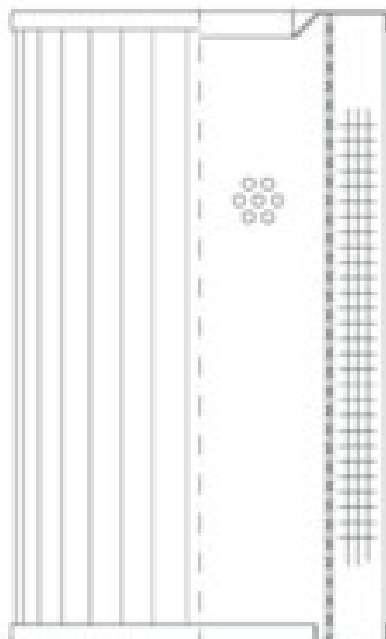

Buy Big, Save Big! - www.bigfilterstore.com - 866-673-0345

Technical Data for Big Filter #: BFS-8D899

[Click to view stock, pricing and volume discount information](#)

Filter Type Details

Part Type: Hydraulic
Filter Type: Return Line
Media: Stainless Steel Fiber
Seal Material:
Fluid Type: HH / HL / HM / HV
Flow Direction: Outside-In

Dimensions (Inches)

Height: 10.74
O.D. Top: 2.91 **O.D. Bottom:** 2.91
I.D. Top: 1.5 **I.D. Bottom:** 1.81
Weight (lbs): 2.8

Rating

Micron 1: 20 **Beta Ratio 1:** 200/20
Micron 2: **Beta Ratio 2:**
Flow Rate (GPM): **Capacity (gr):** 8.22523
Collapse Pressure (psi): 435 **Burst Pressure (psi)**
Filter area (sq in): 316

Misc. Information

Thread Type:
Thread Size (in):
By-pass: No
Handle: No
Wrap: No

Contact Information

Big Filter Inc.
162 Kerr Dr.
Sault Ste. Marie, ON
P6A 5H9
Canada

Big Filter Inc.
605 Ridge St, #144
Sault Ste. Marie, MI
49783
USA