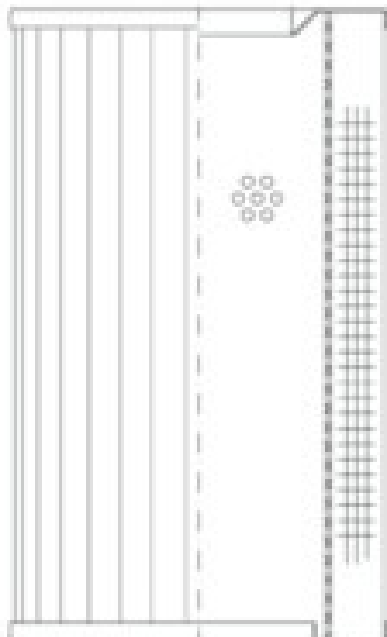

Buy Big, Save Big! - www.bigfilterstore.com - 866-673-0345

Technical Data for Big Filter #: BFS-8D89B

[Click to view stock, pricing and volume discount information](#)

Filter Type Details

Part Type: Hydraulic
Filter Type: Return Line
Media: Stainless Steel Fiber
Seal Material:
Fluid Type: HH / HL / HM / HV
Flow Direction: Outside-In

Dimensions (Inches)

Height: 12.67
O.D. Top: 2.91 **O.D. Bottom:** 2.91
I.D. Top: 1.5 **I.D. Bottom:** 1.81
Weight (lbs): 3

Rating

Micron 1: 3 **Beta Ratio 1:** 200/3
Micron 2: **Beta Ratio 2:**
Flow Rate (GPM): **Capacity (gr):** 9.71633
Collapse Pressure (psi): 435 **Burst Pressure (psi)**
Filter area (sq in): 374

Misc. Information

Thread Type:
Thread Size (in):
By-pass: No
Handle: No
Wrap: No

Contact Information

Big Filter Inc.
162 Kerr Dr.
Sault Ste. Marie, ON
P6A 5H9
Canada

Big Filter Inc.
605 Ridge St, #144
Sault Ste. Marie, MI
49783
USA