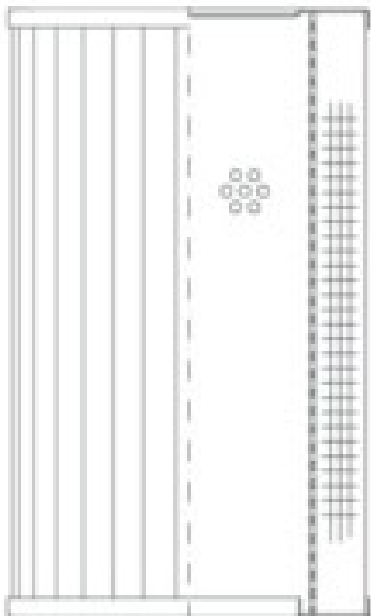

Buy Big, Save Big! - www.bigfilterstore.com - 866-673-0345

Technical Data for Big Filter #: BFS-8D89C

[Click to view stock, pricing and volume discount information](#)

Filter Type Details

Part Type: Hydraulic
Filter Type: Return Line
Media: Stainless Steel Fiber
Seal Material:
Fluid Type: HH / HL / HM / HV
Flow Direction: Outside-In

Dimensions (Inches)

Height: 12.67
O.D. Top: 2.91 **O.D. Bottom:** 2.91
I.D. Top: **I.D. Bottom:** 1.81
Weight (lbs): 3

Rating

Micron 1: 3 **Beta Ratio 1:** 200/3
Micron 2: **Beta Ratio 2:**
Flow Rate (GPM): **Capacity (gr):** 9.71633
Collapse Pressure (psi): 435 **Burst Pressure (psi)**
Filter area (sq in): 374

Misc. Information

Thread Type:
Thread Size (in):
By-pass: No
Handle: No
Wrap: No

Contact Information

Big Filter Inc.
162 Kerr Dr.
Sault Ste. Marie, ON
P6A 5H9
Canada

Big Filter Inc.
605 Ridge St, #144
Sault Ste. Marie, MI
49783
USA