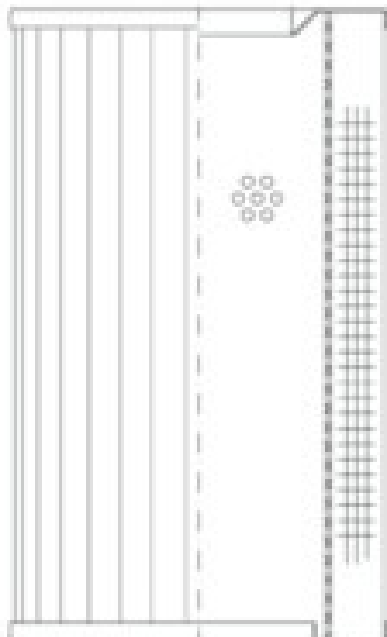

Buy Big, Save Big! - www.bigfilterstore.com - 866-673-0345

Technical Data for Big Filter #: BFS-8D89D

[Click to view stock, pricing and volume discount information](#)

Filter Type Details

Part Type: Hydraulic
Filter Type: Return Line
Media: Stainless Steel Fiber
Seal Material:
Fluid Type: HH / HL / HM / HV
Flow Direction: Outside-In

Dimensions (Inches)

Height: 12.67
O.D. Top: 2.91 **O.D. Bottom:** 2.91
I.D. Top: 1.5 **I.D. Bottom:** 1.81
Weight (lbs): 3

Rating

Micron 1: 20 **Beta Ratio 1:** 200/20
Micron 2: **Beta Ratio 2:**
Flow Rate (GPM): **Capacity (gr):** 9.71633
Collapse Pressure (psi): 435 **Burst Pressure (psi)**
Filter area (sq in): 374

Misc. Information

Thread Type:
Thread Size (in):
By-pass: No
Handle: No
Wrap: No

Contact Information

Big Filter Inc.
162 Kerr Dr.
Sault Ste. Marie, ON
P6A 5H9
Canada

Big Filter Inc.
605 Ridge St, #144
Sault Ste. Marie, MI
49783
USA