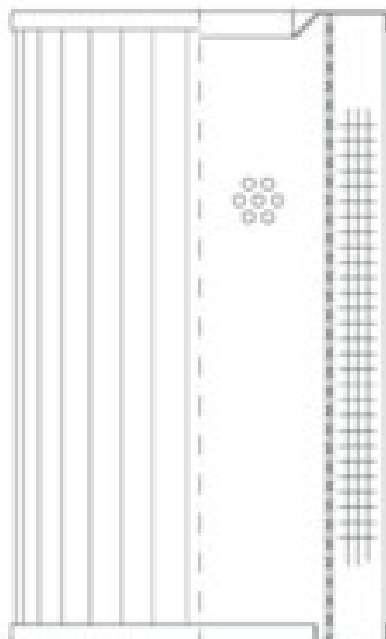

Buy Big, Save Big! - www.bigfilterstore.com - 866-673-0345

Technical Data for Big Filter #: BFS-8D8A1

[Click to view stock, pricing and volume discount information](#)

Filter Type Details

Part Type: Hydraulic
Filter Type: Return Line
Media: Stainless Steel Fiber
Seal Material:
Fluid Type: HH / HL / HM / HV
Flow Direction: Outside-In

Dimensions (Inches)

Height: 8.74
O.D. Top: 2.91 **O.D. Bottom:** 2.91
I.D. Top: 1.5 **I.D. Bottom:** 1.81
Weight (lbs): 1.2

Rating

Micron 1: 20 **Beta Ratio 1:** 200/20
Micron 2: **Beta Ratio 2:**
Flow Rate (GPM): **Capacity (gr):** 6.70189
Collapse Pressure (psi): 435 **Burst Pressure (psi)**
Filter area (sq in): 258

Misc. Information

Thread Type:
Thread Size (in):
By-pass: No
Handle: No
Wrap: No

Contact Information

Big Filter Inc.
162 Kerr Dr.
Sault Ste. Marie, ON
P6A 5H9
Canada

Big Filter Inc.
605 Ridge St, #144
Sault Ste. Marie, MI
49783
USA