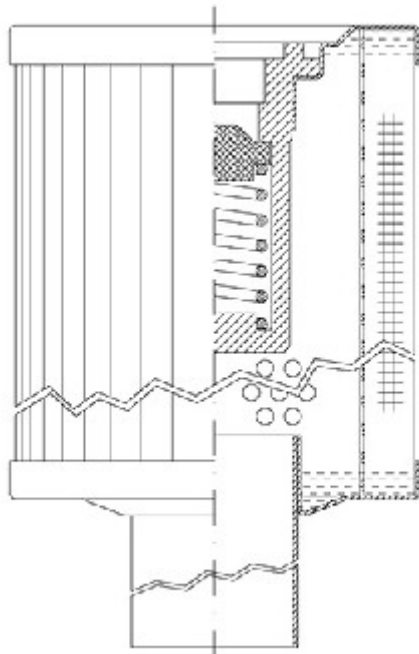

Buy Big, Save Big! - www.bigfilterstore.com - 866-673-0345

Technical Data for Big Filter #: BFS-8D8A3

[Click to view stock, pricing and volume discount information](#)

Filter Type Details

Part Type: Hydraulic
Filter Type: Return Line
Media: Stainless Steel Fiber
Seal Material:
Fluid Type: HH / HL / HM / HV
Flow Direction: Outside-In

Dimensions (Inches)

Height: 7.59
O.D. Top: 2.91 **O.D. Bottom:** 2.91
I.D. Top: **I.D. Bottom:** 1.18
Weight (lbs): 1.4

Rating

Micron 1: 3 **Beta Ratio 1:** 200/3
Micron 2: **Beta Ratio 2:**
Flow Rate (GPM): **Capacity (gr):** 4.41688
Collapse Pressure (psi): 435 **Burst Pressure (psi)**
Filter area (sq in): 170

Misc. Information

Thread Type:
Thread Size (in):
By-pass: Yes
Handle: No
Wrap: No

Contact Information

Big Filter Inc.
 162 Kerr Dr.
 Sault Ste. Marie, ON
 P6A 5H9
 Canada

Big Filter Inc.
 605 Ridge St, #144
 Sault Ste. Marie, MI
 49783
 USA