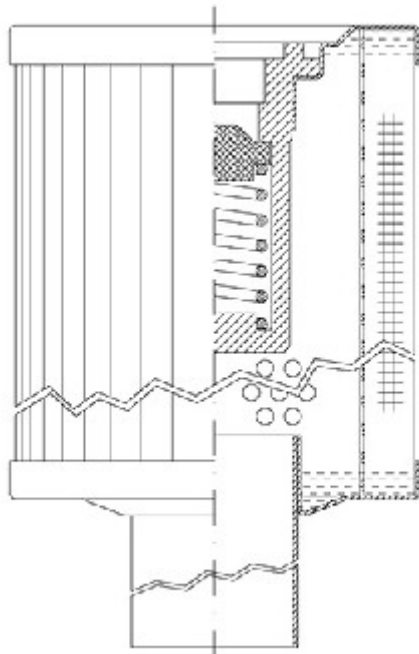

Buy Big, Save Big! - www.bigfilterstore.com - 866-673-0345

Technical Data for Big Filter #: BFS-8D8A4

[Click to view stock, pricing and volume discount information](#)

Filter Type Details

Part Type: Hydraulic
Filter Type: Return Line
Media: Stainless Steel Fiber
Seal Material:
Fluid Type: HH / HL / HM / HV
Flow Direction: Outside-In

Dimensions (Inches)

Height: 7.59
O.D. Top: 2.91 **O.D. Bottom:** 2.91
I.D. Top: **I.D. Bottom:** 1.18
Weight (lbs): 1.4

Rating

Micron 1: 20 **Beta Ratio 1:** 200/20
Micron 2: **Beta Ratio 2:**
Flow Rate (GPM): **Capacity (gr):** 4.41688
Collapse Pressure (psi): 435 **Burst Pressure (psi)**
Filter area (sq in): 170

Misc. Information

Thread Type:
Thread Size (in):
By-pass: Yes
Handle: No
Wrap: No

Contact Information

Big Filter Inc.
 162 Kerr Dr.
 Sault Ste. Marie, ON
 P6A 5H9
 Canada

Big Filter Inc.
 605 Ridge St, #144
 Sault Ste. Marie, MI
 49783
 USA