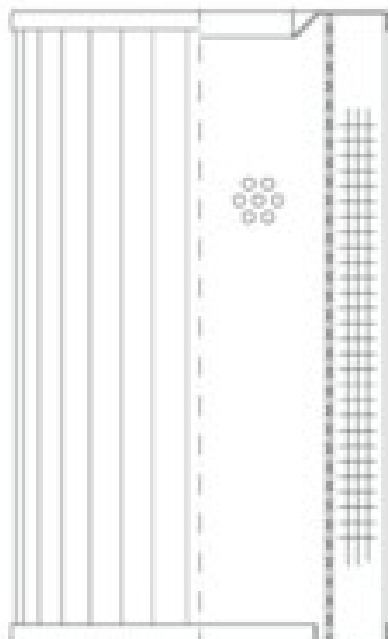

Buy Big, Save Big! - www.bigfilterstore.com - 866-673-0345

Technical Data for Big Filter #: BFS-8D8A5

[Click to view stock, pricing and volume discount information](#)

Filter Type Details

Part Type: Hydraulic
Filter Type: Return Line
Media: Stainless Steel Fiber
Seal Material:
Fluid Type: HH / HL / HM / HV
Flow Direction: Outside-In

Dimensions (Inches)

Height: 3.14
O.D. Top: 1.73 **O.D. Bottom:** 1.73
I.D. Top: 0.79 **I.D. Bottom:** 1.02
Weight (lbs): 0.2

Rating

Micron 1: 3 **Beta Ratio 1:** 200/3
Micron 2: **Beta Ratio 2:**
Flow Rate (GPM): **Capacity (gr):** 1.18885
Collapse Pressure (psi): 435 **Burst Pressure (psi)**
Filter area (sq in): 46

Misc. Information

Thread Type:
Thread Size (in):
By-pass: No
Handle: No
Wrap: No

Contact Information

Big Filter Inc.
162 Kerr Dr.
Sault Ste. Marie, ON
P6A 5H9
Canada

Big Filter Inc.
605 Ridge St, #144
Sault Ste. Marie, MI
49783
USA