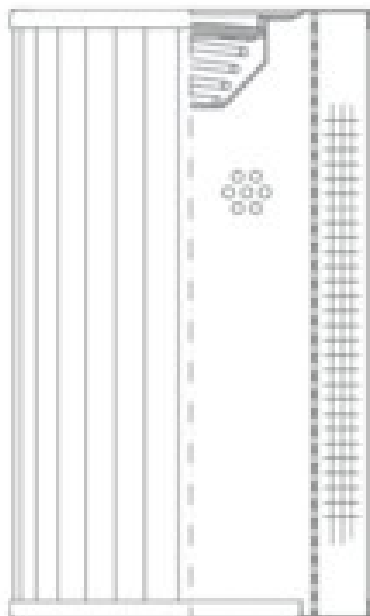

Buy Big, Save Big! - www.bigfilterstore.com - 866-673-0345

Technical Data for Big Filter #: BFS-8D8D4

[Click to view stock, pricing and volume discount information](#)

Filter Type Details

Part Type: Hydraulic
Filter Type: Return Line
Media: Stainless Steel Fiber
Seal Material:
Fluid Type: HH / HL / HM / HV
Flow Direction: Outside-In

Dimensions (Inches)

Height: 7
O.D. Top: 4.02 **O.D. Bottom:** 4.02
I.D. Top: **I.D. Bottom:** 2.48
Weight (lbs): 1.8

Rating

Micron 1: 3 **Beta Ratio 1:** 200/3
Micron 2: **Beta Ratio 2:**
Flow Rate (GPM): **Capacity (gr):** 8.88615
Collapse Pressure (psi): 435 **Burst Pressure (psi)**

Filter area (sq in): 342

Misc. Information

Thread Type:
Thread Size (in):
By-pass: Yes
Handle: No
Wrap: No

Contact Information

Big Filter Inc.
162 Kerr Dr.
Sault Ste. Marie, ON
P6A 5H9
Canada

Big Filter Inc.
605 Ridge St, #144
Sault Ste. Marie, MI
49783
USA