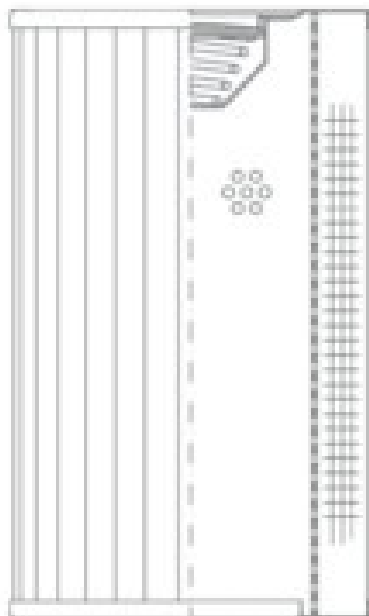

Buy Big, Save Big! - www.bigfilterstore.com - 866-673-0345

Technical Data for Big Filter #: BFS-8D8D5

[Click to view stock, pricing and volume discount information](#)

Filter Type Details

Part Type: Hydraulic
Filter Type: Return Line
Media: Stainless Steel Fiber
Seal Material:
Fluid Type: HH / HL / HM / HV
Flow Direction: Outside-In

Dimensions (Inches)

Height: 7
O.D. Top: 4.02 **O.D. Bottom:** 4.02
I.D. Top: **I.D. Bottom:** 2.48
Weight (lbs): 1.8

Rating

Micron 1: 20 **Beta Ratio 1:** 200/20
Micron 2: **Beta Ratio 2:**
Flow Rate (GPM): **Capacity (gr):** 8.88615
Collapse Pressure (psi): 435 **Burst Pressure (psi)**

Filter area (sq in): 342

Misc. Information

Thread Type:
Thread Size (in):
By-pass: Yes
Handle: No
Wrap: No

Contact Information

Big Filter Inc.
162 Kerr Dr.
Sault Ste. Marie, ON
P6A 5H9
Canada

Big Filter Inc.
605 Ridge St, #144
Sault Ste. Marie, MI
49783
USA