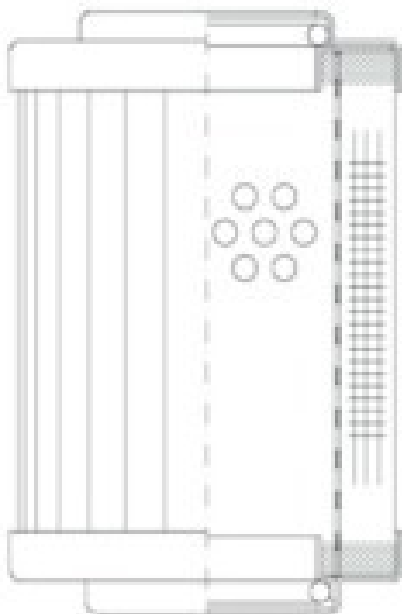

Buy Big, Save Big! - www.bigfilterstore.com - 866-673-0345

Technical Data for Big Filter #: BFS-8D8E7

[Click to view stock, pricing and volume discount information](#)

Filter Type Details

Part Type: Hydraulic
Filter Type: Return Line
Media: Cellulose
Seal Material: Viton
Fluid Type: HH / HL / HM / HV
Flow Direction: Outside-In

Dimensions (Inches)

Height: 15.16
O.D. Top: 5.59 **O.D. Bottom:** 5.59
I.D. Top: 3.7 **I.D. Bottom:** 3.7
Weight (lbs): 5.7

Rating

Micron 1: 5 **Beta Ratio 1:** 2/5
Micron 2: **Beta Ratio 2:** **Capacity (gr):** 74.2
Flow Rate (GPM): **Burst Pressure (psi)**

Collapse Pressure (psi): 435
Filter area (sq in): 1855

Misc. Information

Thread Type:
Thread Size (in):
By-pass: No
Handle: No
Wrap: No

Contact Information

Big Filter Inc.
162 Kerr Dr.
Sault Ste. Marie, ON
P6A 5H9
Canada