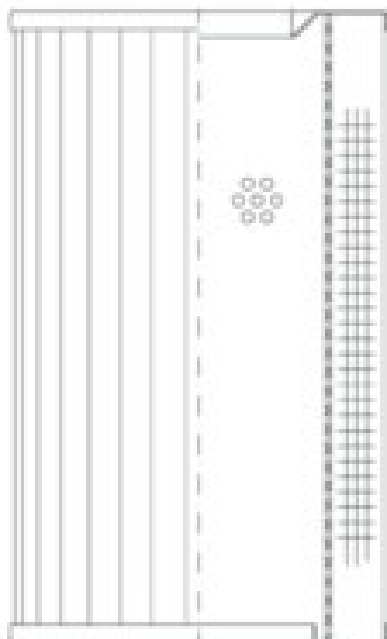

Contact Information

Big Filter Inc.
162 Kerr Dr.
Sault Ste. Marie, ON
P6A 5H9
Canada

Big Filter Inc.
605 Ridge St, #144
Sault Ste. Marie, MI
49783
USA

Toll Free: 866-673-0345
Direct: 705-255-2493

info@bigfilterstore.com
<https://www.bigfilterstore.com>