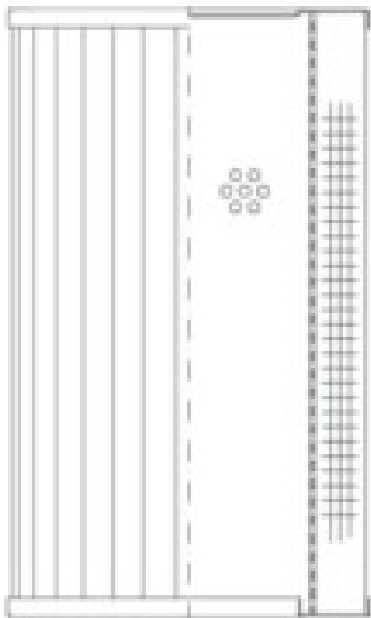

Buy Big, Save Big! - www.bigfilterstore.com - 866-673-0345

Technical Data for Big Filter #: BFS-8D8EB

[Click to view stock, pricing and volume discount information](#)

Filter Type Details

Part Type: Hydraulic
Filter Type: Return Line
Media: Stainless Steel Fiber
Seal Material:
Fluid Type: HH / HL / HM / HV
Flow Direction: Outside-In

Dimensions (Inches)

Height: 5.62
O.D. Top: 2.09 **O.D. Bottom:** 2.09
I.D. Top: **I.D. Bottom:** 1.3
Weight (lbs): 0.3

Rating

Micron 1: 3 **Beta Ratio 1:** 200/3
Micron 2: **Beta Ratio 2:**
Flow Rate (GPM): **Capacity (gr):** 2.76458
Collapse Pressure (psi): 435 **Burst Pressure (psi)**
Filter area (sq in): 106

Misc. Information

Thread Type:
Thread Size (in):
By-pass: No
Handle: No
Wrap: No

Contact Information

Big Filter Inc.
 162 Kerr Dr.
 Sault Ste. Marie, ON
 P6A 5H9
 Canada

Big Filter Inc.
 605 Ridge St, #144
 Sault Ste. Marie, MI
 49783
 USA