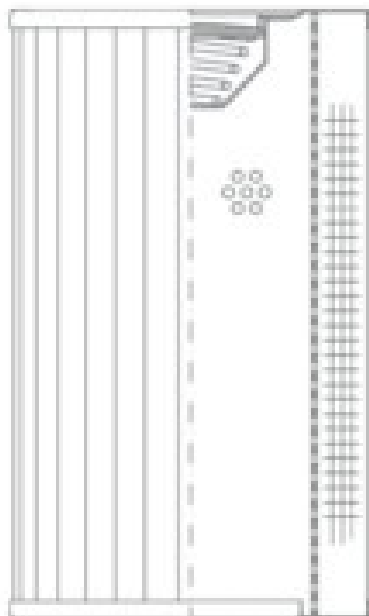

Buy Big, Save Big! - www.bigfilterstore.com - 866-673-0345

Technical Data for Big Filter #: BFS-8D8F4

[Click to view stock, pricing and volume discount information](#)

Filter Type Details

Part Type: Hydraulic
Filter Type: Return Line
Media: Stainless Steel Fiber
Seal Material:
Fluid Type: HH / HL / HM / HV
Flow Direction: Outside-In

Dimensions (Inches)

Height: 10.74
O.D. Top: 4.02 **O.D. Bottom:** 4.02
I.D. Top: **I.D. Bottom:** 2.48
Weight (lbs): 2.2

Rating

Micron 1: 3 **Beta Ratio 1:** 200/3
Micron 2: **Beta Ratio 2:**
Flow Rate (GPM): **Capacity (gr):** 13.71006
Collapse Pressure (psi): 435 **Burst Pressure (psi)**
Filter area (sq in): 527

Misc. Information

Thread Type:
Thread Size (in):
By-pass: Yes
Handle: No
Wrap: No

Contact Information

Big Filter Inc.
162 Kerr Dr.
Sault Ste. Marie, ON
P6A 5H9
Canada

Big Filter Inc.
605 Ridge St, #144
Sault Ste. Marie, MI
49783
USA