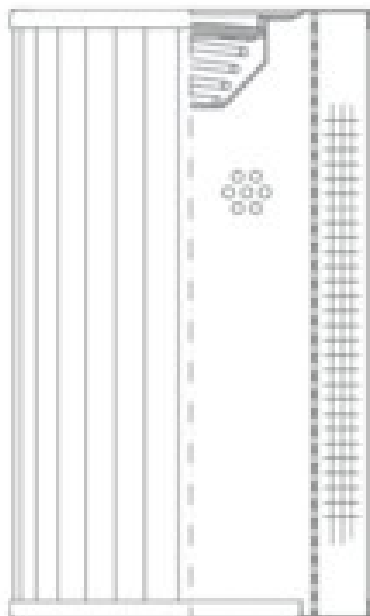

Buy Big, Save Big! - www.bigfilterstore.com - 866-673-0345

Technical Data for Big Filter #: BFS-8D8F5

[Click to view stock, pricing and volume discount information](#)

Filter Type Details

Part Type: Hydraulic
Filter Type: Return Line
Media: Stainless Steel Fiber
Seal Material:
Fluid Type: HH / HL / HM / HV
Flow Direction: Outside-In

Dimensions (Inches)

Height: 10.74
O.D. Top: 4.02 **O.D. Bottom:** 4.02
I.D. Top: **I.D. Bottom:** 2.48
Weight (lbs): 2.2

Rating

Micron 1: 20 **Beta Ratio 1:** 200/20
Micron 2: **Beta Ratio 2:**
Flow Rate (GPM): **Capacity (gr):** 13.71006
Collapse Pressure (psi): 435 **Burst Pressure (psi)**
Filter area (sq in): 527

Misc. Information

Thread Type:
Thread Size (in):
By-pass: Yes
Handle: No
Wrap: No

Contact Information

Big Filter Inc.
162 Kerr Dr.
Sault Ste. Marie, ON
P6A 5H9
Canada

Big Filter Inc.
605 Ridge St, #144
Sault Ste. Marie, MI
49783
USA