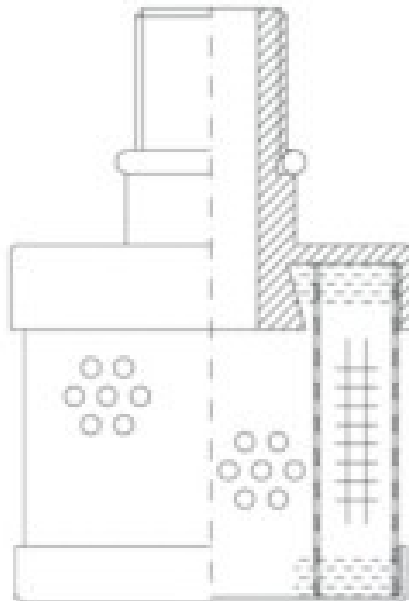

Buy Big, Save Big! - www.bigfilterstore.com - 866-673-0345

Technical Data for Big Filter #: BFS-8D909

[Click to view stock, pricing and volume discount information](#)

Filter Type Details

Part Type: Hydraulic
Filter Type: Return Line
Media: Glass
Seal Material: Viton
Fluid Type: HH / HL / HM / HV
Flow Direction: Outside-In

Dimensions (Inches)

Height: 2.48
O.D. Top: 1.63 **O.D. Bottom:** 1.63
I.D. Top: **I.D. Bottom:**
Weight (lbs): 0.256

Rating

Micron 1: 20 **Beta Ratio 1:** 200/20.7
Micron 2: **Beta Ratio 2:** 1000/26.6
Flow Rate (GPM): **Capacity (gr):** 2.3348
Collapse Pressure (psi): 435 **Burst Pressure (psi)**

Misc. Information

Thread Type: Metric
Thread Size (in): M16
By-pass: No
Handle: No
Wrap: Yes

Contact Information

Big Filter Inc.
 162 Kerr Dr.
 Sault Ste. Marie, ON
 P6A 5H9
 Canada

Big Filter Inc.
 605 Ridge St, #144
 Sault Ste. Marie, MI
 49783
 USA