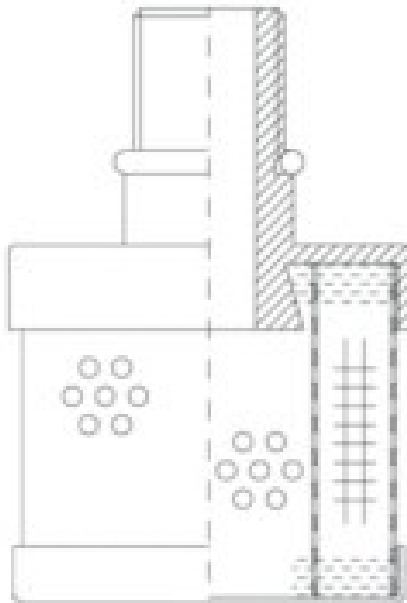

Buy Big, Save Big! - www.bigfilterstore.com - 866-673-0345

Technical Data for Big Filter #: BFS-8D90E

[Click to view stock, pricing and volume discount information](#)

Filter Type Details

Part Type: Hydraulic
Filter Type: Return Line
Media: Stainless Steel Fiber
Seal Material: Viton
Fluid Type: HH / HL / HM / HV
Flow Direction: Outside-In

Dimensions (Inches)

Height: 2.99
O.D. Top: 1.63 **O.D. Bottom:** 1.63
I.D. Top: **I.D. Bottom:**
Weight (lbs): 0.1

Rating

Micron 1: 3 **Beta Ratio 1:** 200/3
Micron 2: **Beta Ratio 2:**
Flow Rate (GPM): **Capacity (gr):** 0.65
Collapse Pressure (psi): 435 **Burst Pressure (psi)**
Filter area (sq in): 25

Misc. Information

Thread Type: Metric
Thread Size (in): M16
By-pass: No
Handle: No
Wrap: Yes

Contact Information

Big Filter Inc.
162 Kerr Dr.
Sault Ste. Marie, ON
P6A 5H9
Canada

Big Filter Inc.
605 Ridge St, #144
Sault Ste. Marie, MI
49783
USA