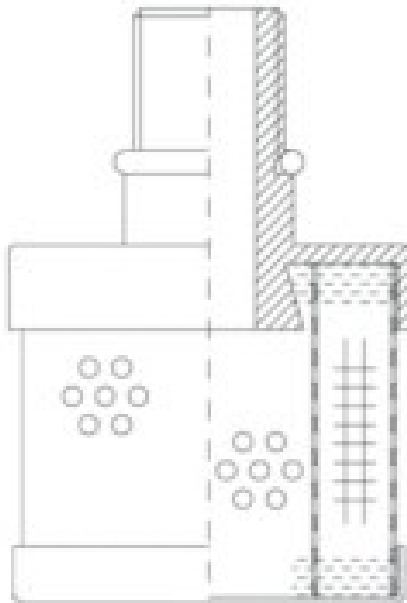

Buy Big, Save Big! - www.bigfilterstore.com - 866-673-0345

Technical Data for Big Filter #: BFS-8D90F

[Click to view stock, pricing and volume discount information](#)

Filter Type Details

Part Type: Hydraulic
Filter Type: Return Line
Media: Stainless Steel Fiber
Seal Material: Viton
Fluid Type: HH / HL / HM / HV
Flow Direction: Outside-In

Dimensions (Inches)

Height: 2.99
O.D. Top: 1.63 **O.D. Bottom:** 1.63
I.D. Top: **I.D. Bottom:**
Weight (lbs): 0.1

Rating

Micron 1: 5 **Beta Ratio 1:** 200/5
Micron 2: **Beta Ratio 2:**
Flow Rate (GPM): **Capacity (gr):** 0.65
Collapse Pressure (psi): 435 **Burst Pressure (psi)**
Filter area (sq in): 25

Misc. Information

Thread Type: Metric
Thread Size (in): M16
By-pass: No
Handle: No
Wrap: Yes

Contact Information

Big Filter Inc.
 162 Kerr Dr.
 Sault Ste. Marie, ON
 P6A 5H9
 Canada

Big Filter Inc.
 605 Ridge St, #144
 Sault Ste. Marie, MI
 49783
 USA