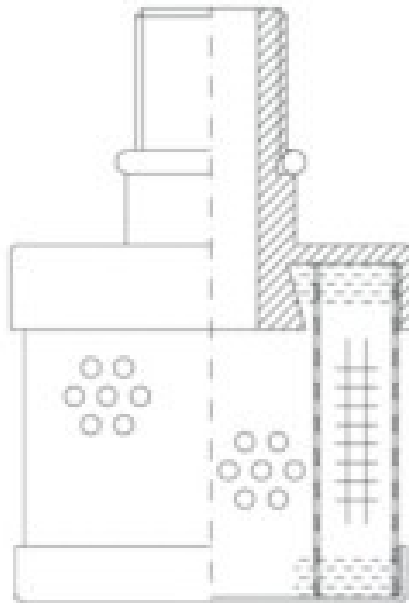

Buy Big, Save Big! - www.bigfilterstore.com - 866-673-0345

Technical Data for Big Filter #: BFS-8D910

[Click to view stock, pricing and volume discount information](#)

Filter Type Details

Part Type: Hydraulic
Filter Type: Return Line
Media: Stainless Steel Fiber
Seal Material: Viton
Fluid Type: HH / HL / HM / HV
Flow Direction: Outside-In

Dimensions (Inches)

Height: 2.99
O.D. Top: 1.63 **O.D. Bottom:** 1.63
I.D. Top: **I.D. Bottom:**
Weight (lbs): 0.1

Rating

Micron 1: 10 **Beta Ratio 1:** 200/10
Micron 2: **Beta Ratio 2:**
Flow Rate (GPM): **Capacity (gr):** 0.65
Collapse Pressure (psi): 435 **Burst Pressure (psi)**
Filter area (sq in): 25

Misc. Information

Thread Type: Metric
Thread Size (in): M16
By-pass: No
Handle: No
Wrap: Yes

Contact Information

Big Filter Inc.
162 Kerr Dr.
Sault Ste. Marie, ON
P6A 5H9
Canada

Big Filter Inc.
605 Ridge St, #144
Sault Ste. Marie, MI
49783
USA