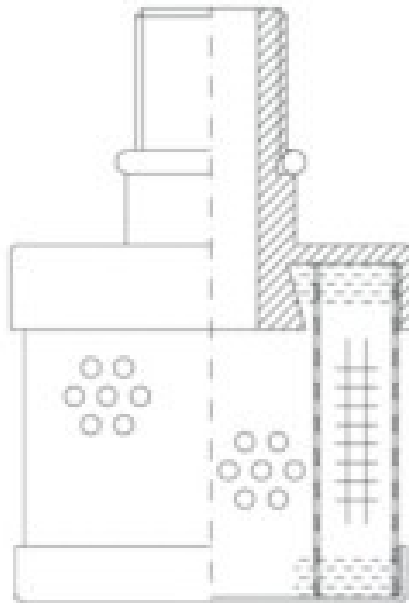

Buy Big, Save Big! - www.bigfilterstore.com - 866-673-0345

Technical Data for Big Filter #: BFS-8D919

[Click to view stock, pricing and volume discount information](#)

Filter Type Details

Part Type: Hydraulic
Filter Type: Return Line
Media: Glass
Seal Material: Viton
Fluid Type: HH / HL / HM / HV
Flow Direction: Outside-In

Dimensions (Inches)

Height: 2.99
O.D. Top: 1.63 **O.D. Bottom:** 1.63
I.D. Top: **I.D. Bottom:**
Weight (lbs): 0.1

Rating

Micron 1: 3 **Beta Ratio 1:** 200/3
Micron 2: **Beta Ratio 2:** 1000/4.5
Flow Rate (GPM): **Capacity (gr):** 2.664
Collapse Pressure (psi): 435 **Burst Pressure (psi)**

Misc. Information

Thread Type: Metric
Thread Size (in): M16
By-pass: No
Handle: No
Wrap: Yes

Contact Information

Big Filter Inc.
162 Kerr Dr.
Sault Ste. Marie, ON
P6A 5H9
Canada

Big Filter Inc.
605 Ridge St, #144
Sault Ste. Marie, MI
49783
USA