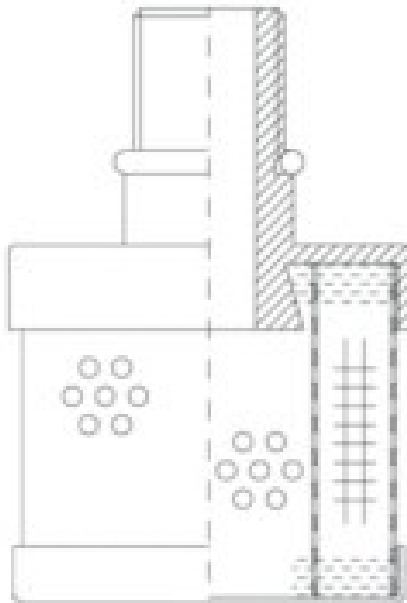

Buy Big, Save Big! - www.bigfilterstore.com - 866-673-0345

Technical Data for Big Filter #: BFS-8D91A

[Click to view stock, pricing and volume discount information](#)

Filter Type Details

Part Type: Hydraulic
Filter Type: Return Line
Media: Glass
Seal Material: Viton
Fluid Type: HH / HL / HM / HV
Flow Direction: Outside-In

Dimensions (Inches)

Height: 2.99
O.D. Top: 1.63 **O.D. Bottom:** 1.63
I.D. Top: **I.D. Bottom:**
Weight (lbs): 0.1

Rating

Micron 1: 5 **Beta Ratio 1:** 200/5.4
Micron 2: **Beta Ratio 2:** 1000/7.7
Flow Rate (GPM): **Capacity (gr):** 3.3732
Collapse Pressure (psi): 435 **Burst Pressure (psi)**
Filter area (sq in): 36

Misc. Information

Thread Type: Metric
Thread Size (in): M16
By-pass: No
Handle: No
Wrap: Yes

Contact Information

Big Filter Inc.
 162 Kerr Dr.
 Sault Ste. Marie, ON
 P6A 5H9
 Canada

Big Filter Inc.
 605 Ridge St, #144
 Sault Ste. Marie, MI
 49783
 USA