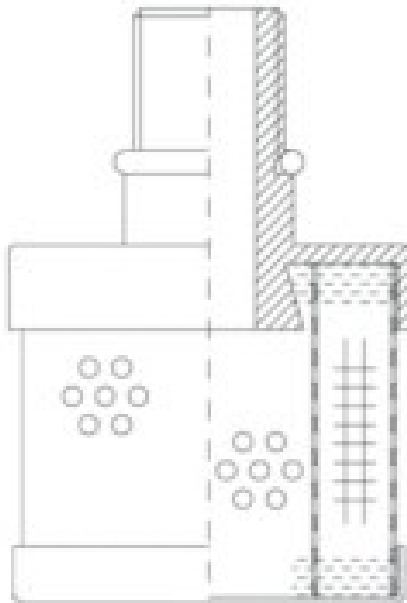

Buy Big, Save Big! - www.bigfilterstore.com - 866-673-0345

Technical Data for Big Filter #: BFS-8D91B

[Click to view stock, pricing and volume discount information](#)

Filter Type Details

Part Type: Hydraulic
Filter Type: Return Line
Media: Glass
Seal Material: Viton
Fluid Type: HH / HL / HM / HV
Flow Direction: Outside-In

Dimensions (Inches)

Height: 2.99
O.D. Top: 1.63 **O.D. Bottom:** 1.63
I.D. Top: **I.D. Bottom:**
Weight (lbs): 0.1

Rating

Micron 1: 10 **Beta Ratio 1:** 200/9.9
Micron 2: **Beta Ratio 2:** 1000/12.4
Flow Rate (GPM): **Capacity (gr):** 3.5244
Collapse Pressure (psi): 435 **Burst Pressure (psi)**

Misc. Information

Thread Type: Metric
Thread Size (in): M16
By-pass: No
Handle: No
Wrap: Yes

Contact Information

Big Filter Inc.
162 Kerr Dr.
Sault Ste. Marie, ON
P6A 5H9
Canada

Big Filter Inc.
605 Ridge St, #144
Sault Ste. Marie, MI
49783
USA