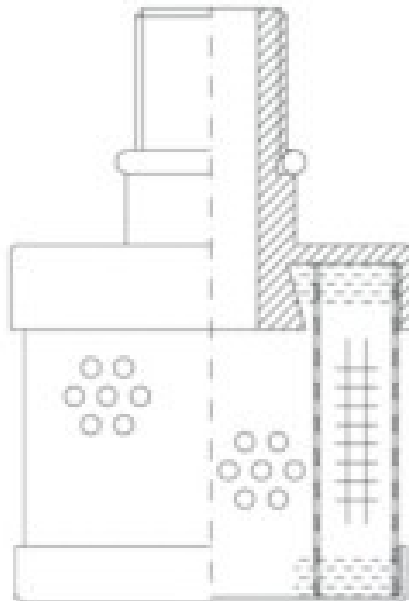

Buy Big, Save Big! - www.bigfilterstore.com - 866-673-0345

Technical Data for Big Filter #: BFS-8D921

[Click to view stock, pricing and volume discount information](#)

Filter Type Details

Part Type: Hydraulic
Filter Type: Return Line
Media: Stainless Steel Fiber
Seal Material: Viton
Fluid Type: HH / HL / HM / HV
Flow Direction: Outside-In

Dimensions (Inches)

Height: 3.78
O.D. Top: 1.63 **O.D. Bottom:** 1.63
I.D. Top: **I.D. Bottom:**
Weight (lbs): 0.3

Rating

Micron 1: 10 **Beta Ratio 1:** 200/10
Micron 2: **Beta Ratio 2:**
Flow Rate (GPM): **Capacity (gr):** 0.936
Collapse Pressure (psi): 435 **Burst Pressure (psi)**
Filter area (sq in): 36

Misc. Information

Thread Type: Metric
Thread Size (in): M16
By-pass: No
Handle: No
Wrap: Yes

Contact Information

Big Filter Inc.
 162 Kerr Dr.
 Sault Ste. Marie, ON
 P6A 5H9
 Canada

Big Filter Inc.
 605 Ridge St, #144
 Sault Ste. Marie, MI
 49783
 USA