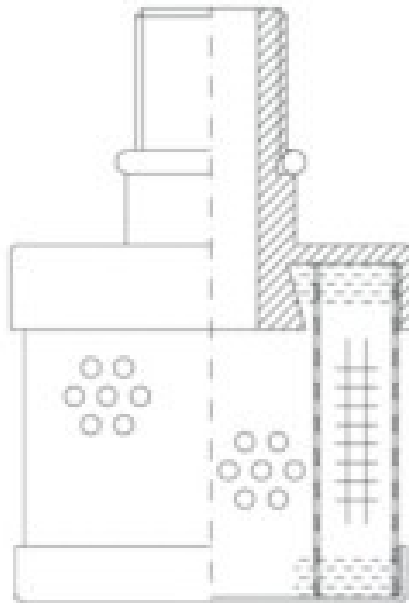

Buy Big, Save Big! - www.bigfilterstore.com - 866-673-0345

Technical Data for Big Filter #: BFS-8D928

[Click to view stock, pricing and volume discount information](#)

Filter Type Details

Part Type: Hydraulic
Filter Type: Return Line
Media: Glass
Seal Material: Viton
Fluid Type: HH / HL / HM / HV
Flow Direction: Outside-In

Dimensions (Inches)

Height: 3.78
O.D. Top: 1.63 **O.D. Bottom:** 1.63
I.D. Top: **I.D. Bottom:**
Weight (lbs): 0.3

Rating

Micron 1: 3 **Beta Ratio 1:** 200/3
Micron 2: **Beta Ratio 2:** 1000/4.5
Flow Rate (GPM): **Capacity (gr):** 3.774
Collapse Pressure (psi): 435 **Burst Pressure (psi)**

Misc. Information

Thread Type: Metric
Thread Size (in): M16
By-pass: No
Handle: No
Wrap: Yes

Contact Information

Big Filter Inc.
162 Kerr Dr.
Sault Ste. Marie, ON
P6A 5H9
Canada

Big Filter Inc.
605 Ridge St, #144
Sault Ste. Marie, MI
49783
USA