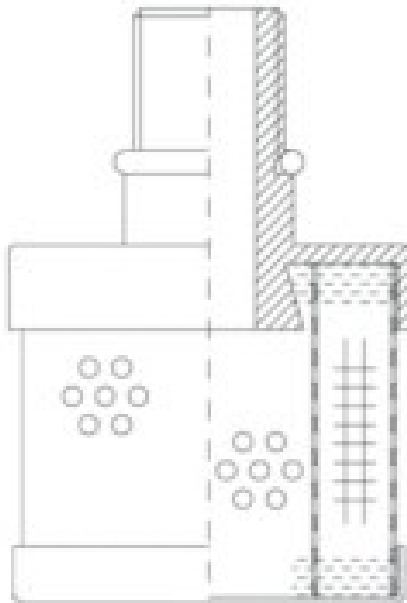

Buy Big, Save Big! - www.bigfilterstore.com - 866-673-0345

Technical Data for Big Filter #: BFS-8D929

[Click to view stock, pricing and volume discount information](#)

Filter Type Details

Part Type: Hydraulic
Filter Type: Return Line
Media: Glass
Seal Material: Viton
Fluid Type: HH / HL / HM / HV
Flow Direction: Outside-In

Dimensions (Inches)

Height: 3.78
O.D. Top: 1.63 **O.D. Bottom:** 1.63
I.D. Top: **I.D. Bottom:**
Weight (lbs): 0.3

Rating

Micron 1: 5 **Beta Ratio 1:** 200/5.4
Micron 2: **Beta Ratio 2:** 1000/7.7
Flow Rate (GPM): **Capacity (gr):** 4.7787
Collapse Pressure (psi): 435 **Burst Pressure (psi)**

Misc. Information

Thread Type: Metric
Thread Size (in): M16
By-pass: No
Handle: No
Wrap: Yes

Contact Information

Big Filter Inc.
162 Kerr Dr.
Sault Ste. Marie, ON
P6A 5H9
Canada

Big Filter Inc.
605 Ridge St, #144
Sault Ste. Marie, MI
49783
USA