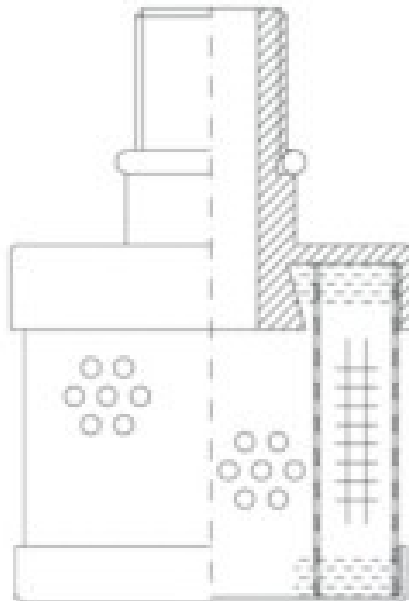

Buy Big, Save Big! - www.bigfilterstore.com - 866-673-0345

Technical Data for Big Filter #: BFS-8D92A

[Click to view stock, pricing and volume discount information](#)

Filter Type Details

Part Type: Hydraulic
Filter Type: Return Line
Media: Glass
Seal Material: Viton
Fluid Type: HH / HL / HM / HV
Flow Direction: Outside-In

Dimensions (Inches)

Height: 3.78
O.D. Top: 1.63 **O.D. Bottom:** 1.63
I.D. Top: **I.D. Bottom:**
Weight (lbs): 0.3

Rating

Micron 1: 10 **Beta Ratio 1:** 200/9.9
Micron 2: **Beta Ratio 2:** 1000/12.4
Flow Rate (GPM): **Capacity (gr):** 4.9929
Collapse Pressure (psi): 435 **Burst Pressure (psi)**

Misc. Information

Thread Type: Metric
Thread Size (in): M16
By-pass: No
Handle: No
Wrap: Yes

Contact Information

Big Filter Inc.
 162 Kerr Dr.
 Sault Ste. Marie, ON
 P6A 5H9
 Canada

Big Filter Inc.
 605 Ridge St, #144
 Sault Ste. Marie, MI
 49783
 USA