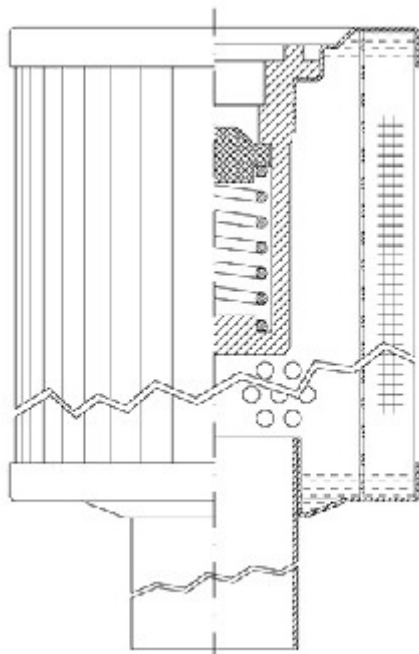

Buy Big, Save Big! - www.bigfilterstore.com - 866-673-0345

Technical Data for Big Filter #: BFS-8D941

[Click to view stock, pricing and volume discount information](#)

Filter Type Details

Part Type: Hydraulic
Filter Type: Return Line
Media: Stainless Steel Fiber
Seal Material:
Fluid Type: HH / HL / HM / HV
Flow Direction: Outside-In

Dimensions (Inches)

Height: 6.77
O.D. Top: 2.91 **O.D. Bottom:** 2.91
I.D. Top: **I.D. Bottom:** 1.18
Weight (lbs): 1.9

Rating

Micron 1: 20 **Beta Ratio 1:** 200/20
Micron 2: **Beta Ratio 2:**
Flow Rate (GPM): **Capacity (gr):** 3.77611
Collapse Pressure (psi): 435 **Burst Pressure (psi)**
Filter area (sq in): 145

Misc. Information

Thread Type:
Thread Size (in):
By-pass: Yes
Handle: No
Wrap: No

Contact Information

Big Filter Inc.
 162 Kerr Dr.
 Sault Ste. Marie, ON
 P6A 5H9
 Canada

Big Filter Inc.
 605 Ridge St, #144
 Sault Ste. Marie, MI
 49783
 USA