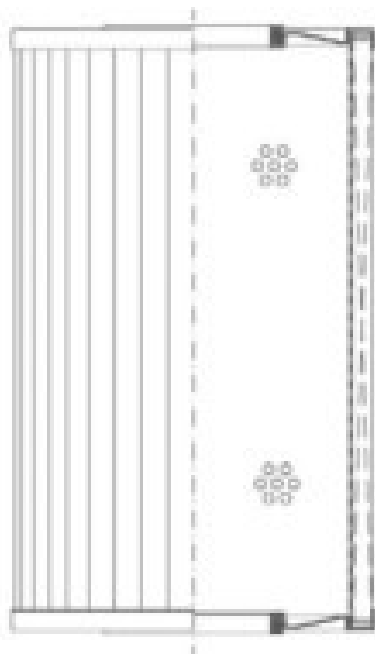

Contact Information

Big Filter Inc.
162 Kerr Dr.
Sault Ste. Marie, ON
P6A 5H9
Canada

Big Filter Inc.
605 Ridge St, #144
Sault Ste. Marie, MI
49783
USA

Toll Free: 866-673-0345
Direct: 705-255-2493

info@bigfilterstore.com
<https://www.bigfilterstore.com>