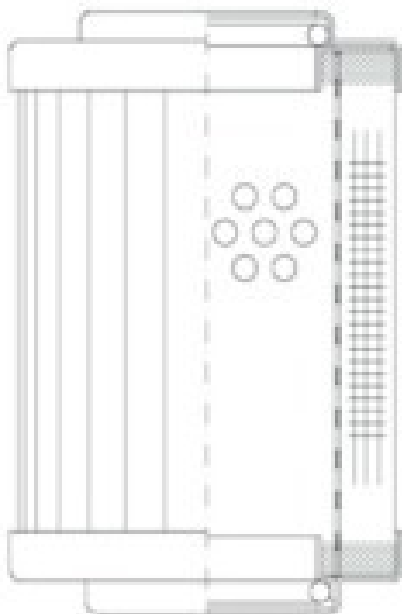

Buy Big, Save Big! - www.bigfilterstore.com - 866-673-0345

Technical Data for Big Filter #: BFS-8D9C8

[Click to view stock, pricing and volume discount information](#)

Filter Type Details

Part Type: Hydraulic
Filter Type: Return Line
Media: Glass
Seal Material: Viton
Fluid Type: HH / HL / HM / HV
Flow Direction: Outside-In

Dimensions (Inches)

Height: 9.8
O.D. Top: 2.28 **O.D. Bottom:** 2.28
I.D. Top: 1.27 **I.D. Bottom:** 1.27
Weight (lbs): 0.7392

Rating

Micron 1: 5
Micron 2:
Flow Rate (GPM):
Collapse Pressure (psi): 145
Filter area (sq in): 357

Beta Ratio 1: 200/5.4
Beta Ratio 2: 1000/7.7
Capacity (gr): 33.4509
Burst Pressure (psi)

Misc. Information

Thread Type:
Thread Size (in):
By-pass: No
Handle: No
Wrap: No

Contact Information

Big Filter Inc.
162 Kerr Dr.
Sault Ste. Marie, ON
P6A 5H9
Canada