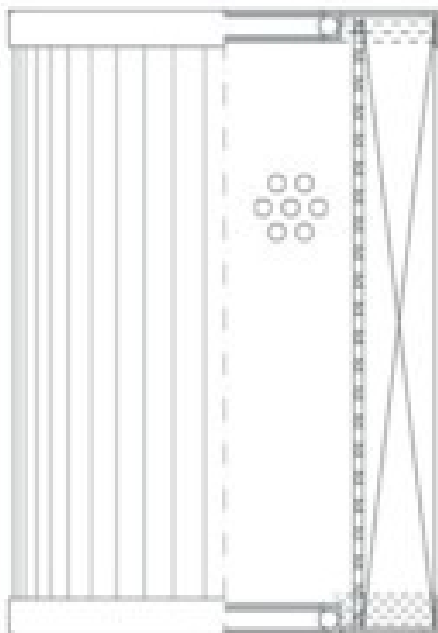

Buy Big, Save Big! - www.bigfilterstore.com - 866-673-0345

Technical Data for Big Filter #: BFS-8D9E5

[Click to view stock, pricing and volume discount information](#)

Filter Type Details

Part Type: Hydraulic
Filter Type: Return Line
Media: Wire Mesh
Seal Material: Viton
Fluid Type: HH / HL / HM / HV
Flow Direction: Outside-In

Dimensions (Inches)

Height: 9.84
O.D. Top: 5.08 **O.D. Bottom:** 5.08
I.D. Top: 2.79 **I.D. Bottom:** 2.79
Weight (lbs): 3.1

Rating

Micron 1: 100
Micron 2:
Flow Rate (GPM):
Collapse Pressure (psi): 145
Filter area (sq in): 691

Beta Ratio 1:
Beta Ratio 2:
Capacity (gr):
Burst Pressure (psi)

Misc. Information

Thread Type:
Thread Size (in):
By-pass: No
Handle: No
Wrap: No

Contact Information

Big Filter Inc.
162 Kerr Dr.
Sault Ste. Marie, ON
P6A 5H9
Canada