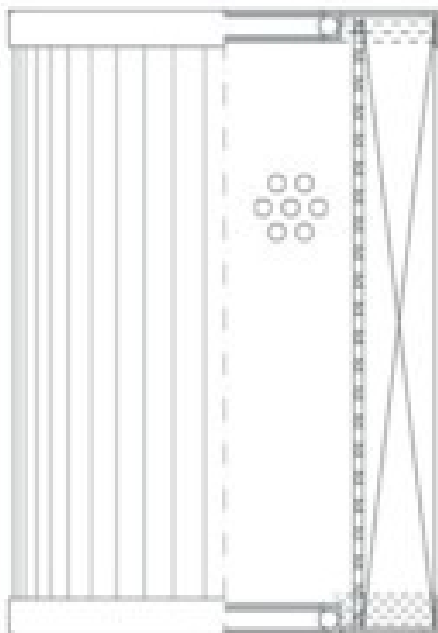

Buy Big, Save Big! - www.bigfilterstore.com - 866-673-0345

Technical Data for Big Filter #: BFS-8D9E6

[Click to view stock, pricing and volume discount information](#)

Filter Type Details

Part Type: Hydraulic
Filter Type: Return Line
Media: Wire Mesh
Seal Material: Viton
Fluid Type: HH / HL / HM / HV
Flow Direction: Outside-In

Dimensions (Inches)

Height: 9.84
O.D. Top: 5.08 **O.D. Bottom:** 5.08
I.D. Top: 2.79 **I.D. Bottom:** 2.79
Weight (lbs): 3.1

Rating

Micron 1: 25
Micron 2:
Flow Rate (GPM):
Collapse Pressure (psi): 145
Filter area (sq in): 691

Beta Ratio 1:
Beta Ratio 2:
Capacity (gr):
Burst Pressure (psi)

Misc. Information

Thread Type:
Thread Size (in):
By-pass: No
Handle: No
Wrap: No

Contact Information

Big Filter Inc.
162 Kerr Dr.
Sault Ste. Marie, ON
P6A 5H9
Canada