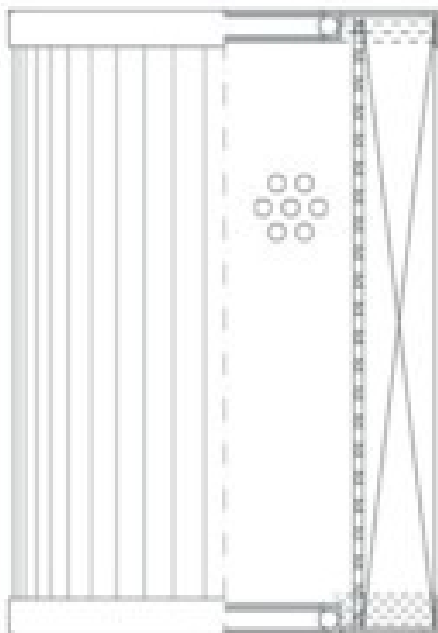

Buy Big, Save Big! - www.bigfilterstore.com - 866-673-0345

Technical Data for Big Filter #: BFS-8D9E7

[Click to view stock, pricing and volume discount information](#)

Filter Type Details

Part Type: Hydraulic
Filter Type: Return Line
Media: Wire Mesh
Seal Material: Viton
Fluid Type: HH / HL / HM / HV
Flow Direction: Outside-In

Dimensions (Inches)

Height: 9.84
O.D. Top: 5.08 **O.D. Bottom:** 5.08
I.D. Top: 2.79 **I.D. Bottom:** 2.79
Weight (lbs): 3.1

Rating

Micron 1: 40
Micron 2:
Flow Rate (GPM):
Collapse Pressure (psi): 145
Filter area (sq in): 691

Beta Ratio 1:
Beta Ratio 2:
Capacity (gr):
Burst Pressure (psi)

Misc. Information

Thread Type:
Thread Size (in):
By-pass: No
Handle: No
Wrap: No

Contact Information

Big Filter Inc.
162 Kerr Dr.
Sault Ste. Marie, ON
P6A 5H9
Canada