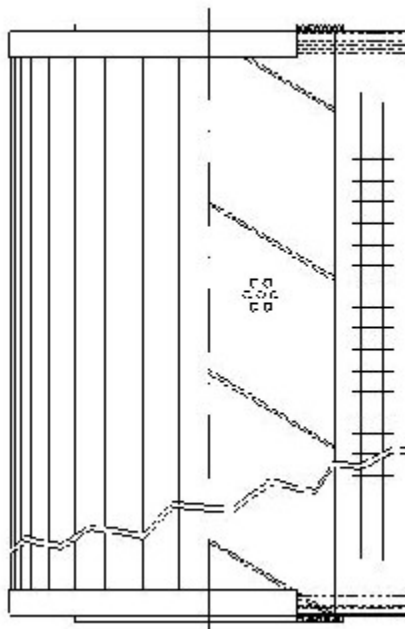

Buy Big, Save Big! - www.bigfilterstore.com - 866-673-0345

Technical Data for Big Filter #: BFS-8DA07

[Click to view stock, pricing and volume discount information](#)

Filter Type Details

Part Type: Hydraulic
Filter Type: Return Line
Media: Polyester
Seal Material: Buna
Fluid Type: HH / HL / HM / HV
Flow Direction: Outside-In

Dimensions (Inches)

Height: 14.45
O.D. Top: 5.99 **O.D. Bottom:** 5.99
I.D. Top: 3.5 **I.D. Bottom:** 3.5
Weight (lbs): 5.4

Rating

Micron 1: 25 **Beta Ratio 1:** 2/25
Micron 2: **Beta Ratio 2:**
Flow Rate (GPM): **Capacity (gr):**
Collapse Pressure (psi): 102 **Burst Pressure (psi)**
Filter area (sq in):

Misc. Information

Thread Type:
Thread Size (in):
By-pass: No
Handle: No
Wrap: No

Contact Information

Big Filter Inc.
 162 Kerr Dr.
 Sault Ste. Marie, ON
 P6A 5H9
 Canada

Big Filter Inc.
 605 Ridge St, #144
 Sault Ste. Marie, MI
 49783
 USA