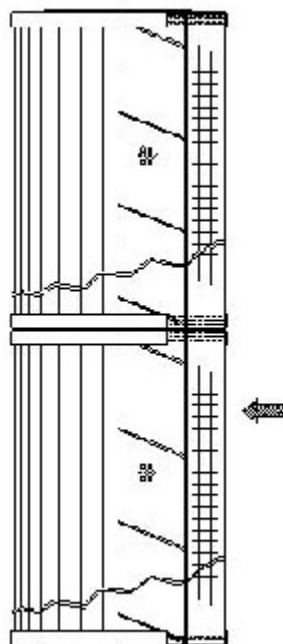

Buy Big, Save Big! - www.bigfilterstore.com - 866-673-0345

Technical Data for Big Filter #: BFS-8DC1C

[Click to view stock, pricing and volume discount information](#)

Filter Type Details

Part Type: Hydraulic
Filter Type: Return Line
Media: Polyester
Seal Material: Buna
Fluid Type: HH / HL / HM / HV
Flow Direction: Outside-In

Dimensions (Inches)

Height: 28.78
O.D. Top: 5.99 **O.D. Bottom:** 5.99
I.D. Top: 3.5 **I.D. Bottom:** 3.5
Weight (lbs): 6.4

Rating

Micron 1: 5 **Beta Ratio 1:** 2/5
Micron 2: **Beta Ratio 2:**
Flow Rate (GPM): **Capacity (gr):**
Collapse Pressure (psi): 102 **Burst Pressure (psi)**
Filter area (sq in):

Misc. Information

Thread Type:
Thread Size (in):
By-pass: No
Handle: No
Wrap: No

Contact Information

Big Filter Inc.
 162 Kerr Dr.
 Sault Ste. Marie, ON
 P6A 5H9
 Canada

Big Filter Inc.
 605 Ridge St, #144
 Sault Ste. Marie, MI
 49783
 USA