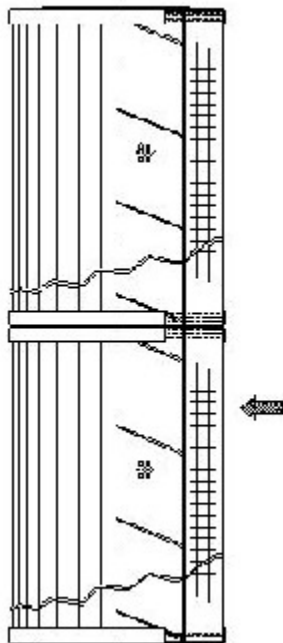

Buy Big, Save Big! - www.bigfilterstore.com - 866-673-0345

Technical Data for Big Filter #: BFS-8E261

[Click to view stock, pricing and volume discount information](#)

Filter Type Details

Part Type: Hydraulic
Filter Type: Return Line
Media: Polyester
Seal Material: Buna
Fluid Type: HH / HL / HM / HV
Flow Direction: Outside-In

Dimensions (Inches)

Height: 28.78
O.D. Top: 5.99 **O.D. Bottom:** 5.99
I.D. Top: 3.5 **I.D. Bottom:** 3.5
Weight (lbs): 6.4

Rating

Micron 1: 40 **Beta Ratio 1:** 10/40
Micron 2: **Beta Ratio 2:**
Flow Rate (GPM): **Capacity (gr):**
Collapse Pressure (psi): 102 **Burst Pressure (psi)**
Filter area (sq in):

Misc. Information

Thread Type:
Thread Size (in):
By-pass: No
Handle: No
Wrap: No

Contact Information

Big Filter Inc.
 162 Kerr Dr.
 Sault Ste. Marie, ON
 P6A 5H9
 Canada

Big Filter Inc.
 605 Ridge St, #144
 Sault Ste. Marie, MI
 49783
 USA