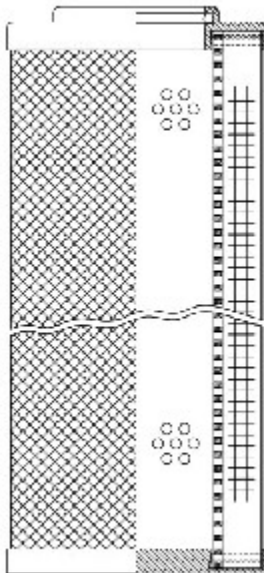

Buy Big, Save Big! - www.bigfilterstore.com - 866-673-0345

Technical Data for Big Filter #: BFS-8E66C

[Click to view stock, pricing and volume discount information](#)

Filter Type Details

Part Type: Hydraulic
Filter Type: Pressure Line
Media: Glass
Seal Material: Viton
Fluid Type: HH / HL / HM / HV
Flow Direction: Outside-In

Dimensions (Inches)

Height: 16.06
O.D. Top: 3.56 **O.D. Bottom:** 3.56
I.D. Top: 1.9 **I.D. Bottom:**
Weight (lbs): 5.069

Rating

Micron 1: 10
Micron 2:
Flow Rate (GPM):
Collapse Pressure (psi): 3045
Filter area (sq in): 1237

Beta Ratio 1: 200/9.9
Beta Ratio 2: 1000/12.4
Capacity (gr):
Burst Pressure (psi)

Misc. Information

Thread Type:
Thread Size (in):
By-pass: No
Handle: No
Wrap: Yes

Contact Information

Big Filter Inc.
162 Kerr Dr.
Sault Ste. Marie, ON
P6A 5H9
Canada