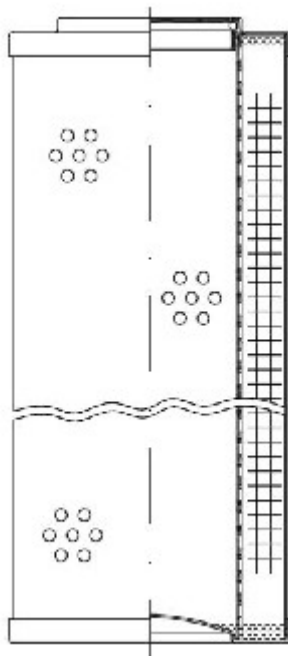

Buy Big, Save Big! - www.bigfilterstore.com - 866-673-0345

Technical Data for Big Filter #: BFS-8E6B1

[Click to view stock, pricing and volume discount information](#)

Filter Type Details

Part Type: Hydraulic
Filter Type: Pressure Line
Media: Glass
Seal Material: Viton
Fluid Type: HH / HL / HM / HV
Flow Direction: Outside-In

Dimensions (Inches)

Height: 25.71
O.D. Top: 3.78 **O.D. Bottom:** 3.78
I.D. Top: 2.22 **I.D. Bottom:**
Weight (lbs): 4.62

Rating

Micron 1: 10
Micron 2:
Flow Rate (GPM):
Collapse Pressure (psi): 363
Filter area (sq in):

Beta Ratio 1: 200/9.9
Beta Ratio 2: 1000/12.4
Capacity (gr):
Burst Pressure (psi)

Misc. Information

Thread Type:
Thread Size (in):
By-pass: No
Handle: No
Wrap: Yes

Contact Information

Big Filter Inc.
 162 Kerr Dr.
 Sault Ste. Marie, ON
 P6A 5H9
 Canada