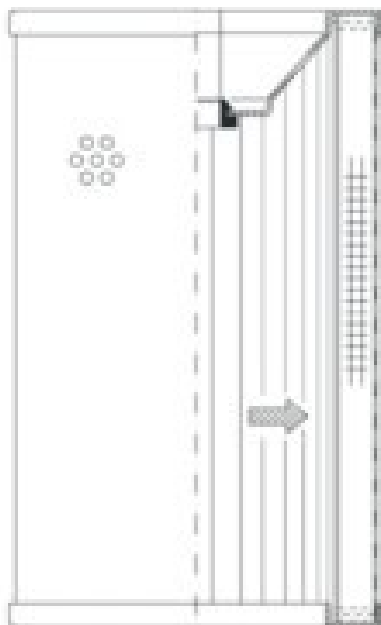

Buy Big, Save Big! - www.bigfilterstore.com - 866-673-0345

Technical Data for Big Filter #: BFS-8E729

[Click to view stock, pricing and volume discount information](#)

Filter Type Details

Part Type: Hydraulic
Filter Type: Return Line
Media: Glass
Seal Material: Buna
Fluid Type: HH / HL / HM / HV
Flow Direction: Inside-Out

Dimensions (Inches)

Height: 8.86
O.D. Top: 3.62 **O.D. Bottom:** 3.62
I.D. Top: 0.45 **I.D. Bottom:** 2.54
Weight (lbs): 2.086

Rating

Micron 1: 10 **Beta Ratio 1:** 200/9.9
Micron 2: **Beta Ratio 2:** 1000/12.4
Flow Rate (GPM): **Capacity (gr):**
Collapse Pressure (psi): 145 **Burst Pressure (psi)**
Filter area (sq in):

Misc. Information

Thread Type:
Thread Size (in):
By-pass: No
Handle: No
Wrap: Yes

Contact Information

Big Filter Inc.
162 Kerr Dr.
Sault Ste. Marie, ON
P6A 5H9
Canada

Big Filter Inc.
605 Ridge St, #144
Sault Ste. Marie, MI
49783
USA