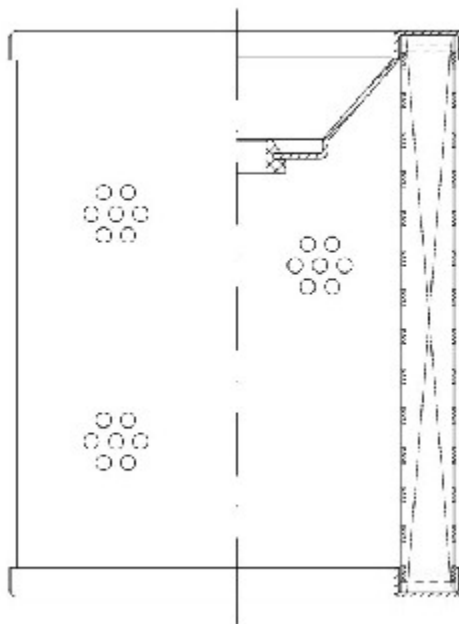

Buy Big, Save Big! - www.bigfilterstore.com - 866-673-0345

Technical Data for Big Filter #: BFS-8E73C

[Click to view stock, pricing and volume discount information](#)

Filter Type Details

Part Type: Hydraulic
Filter Type: Return Line
Media: Cellulose
Seal Material: Buna
Fluid Type: HH / HL / HM / HV
Flow Direction: Inside-Out

Dimensions (Inches)

Height: 4.53
O.D. Top: 3.62 **O.D. Bottom:** 3.62
I.D. Top: 0.45 **I.D. Bottom:** 2.52
Weight (lbs): N/A

Rating

Micron 1: 5 **Beta Ratio 1:** 2/5
Micron 2: **Beta Ratio 2:**
Flow Rate (GPM): **Capacity (gr):**
Collapse Pressure (psi): 145 **Burst Pressure (psi)**
Filter area (sq in): 304

Misc. Information

Thread Type:
Thread Size (in):
By-pass: No
Handle: No
Wrap: Yes

Contact Information

Big Filter Inc.
 162 Kerr Dr.
 Sault Ste. Marie, ON
 P6A 5H9
 Canada

Big Filter Inc.
 605 Ridge St, #144
 Sault Ste. Marie, MI
 49783
 USA