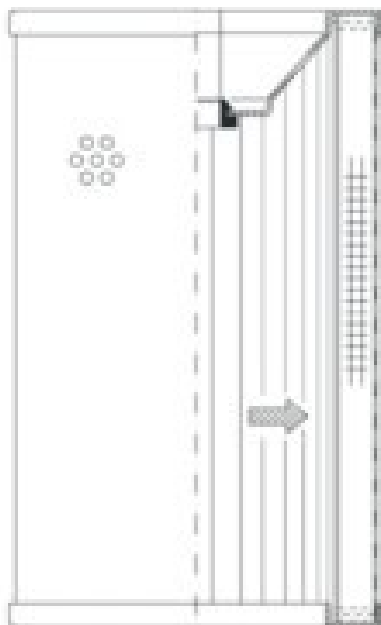

Buy Big, Save Big! - www.bigfilterstore.com - 866-673-0345

Technical Data for Big Filter #: BFS-8E74C

[Click to view stock, pricing and volume discount information](#)

Filter Type Details

Part Type: Hydraulic
Filter Type: Return Line
Media: Wire Mesh
Seal Material: Buna
Fluid Type: HH / HL / HM / HV
Flow Direction: Inside-Out

Dimensions (Inches)

Height: 8.86
O.D. Top: 3.62 **O.D. Bottom:** 3.62
I.D. Top: 0.45 **I.D. Bottom:** 2.54
Weight (lbs): 2.086

Rating

Micron 1: 74
Micron 2:
Flow Rate (GPM):
Collapse Pressure (psi):145
Filter area (sq in):

Beta Ratio 1:
Beta Ratio 2:
Capacity (gr):
Burst Pressure (psi)

Misc. Information

Thread Type:
Thread Size (in):
By-pass: No
Handle: No
Wrap: Yes

Contact Information

Big Filter Inc.
162 Kerr Dr.
Sault Ste. Marie, ON
P6A 5H9
Canada