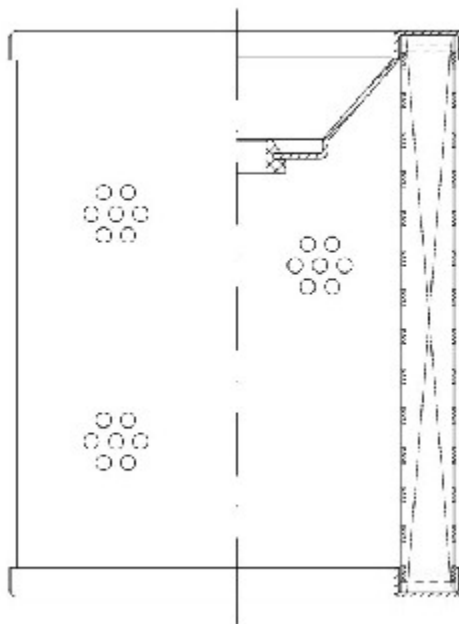

Buy Big, Save Big! - www.bigfilterstore.com - 866-673-0345

Technical Data for Big Filter #: BFS-8E750

[Click to view stock, pricing and volume discount information](#)

Filter Type Details

Part Type: Hydraulic
Filter Type: Return Line
Media: Wire Mesh
Seal Material: Buna
Fluid Type: HH / HL / HM / HV
Flow Direction: Inside-Out

Dimensions (Inches)

Height: 4.53
O.D. Top: 3.62 **O.D. Bottom:** 3.62
I.D. Top: 0.45 **I.D. Bottom:** 2.52
Weight (lbs): N/A

Rating

Micron 1: 25 **Beta Ratio 1:**
Micron 2: **Beta Ratio 2:**
Flow Rate (GPM): **Capacity (gr):**
Collapse Pressure (psi): 145 **Burst Pressure (psi)**
Filter area (sq in): 114

Misc. Information

Thread Type:
Thread Size (in):
By-pass: No
Handle: No
Wrap: Yes

Contact Information

Big Filter Inc.
 162 Kerr Dr.
 Sault Ste. Marie, ON
 P6A 5H9
 Canada

Big Filter Inc.
 605 Ridge St, #144
 Sault Ste. Marie, MI
 49783
 USA