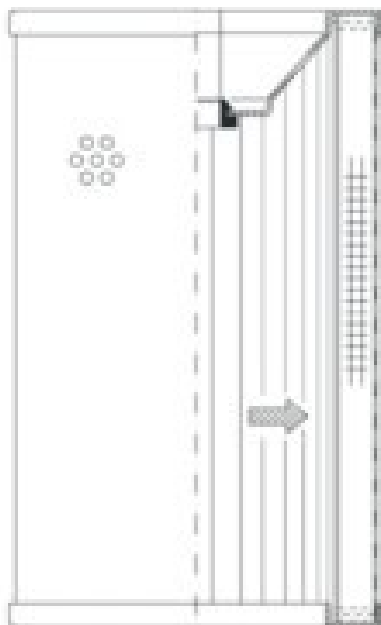

Buy Big, Save Big! - www.bigfilterstore.com - 866-673-0345

Technical Data for Big Filter #: BFS-8E75A

[Click to view stock, pricing and volume discount information](#)

Filter Type Details

Part Type: Hydraulic
Filter Type: Return Line
Media: Wire Mesh
Seal Material: Buna
Fluid Type: HH / HL / HM / HV
Flow Direction: Inside-Out

Dimensions (Inches)

Height: 8.86
O.D. Top: 3.62 **O.D. Bottom:** 3.62
I.D. Top: 0.45 **I.D. Bottom:** 2.54
Weight (lbs): 2.086

Rating

Micron 1: 100
Micron 2:
Flow Rate (GPM):
Collapse Pressure (psi):145
Filter area (sq in):

Beta Ratio 1:
Beta Ratio 2:
Capacity (gr):
Burst Pressure (psi)

Misc. Information

Thread Type:
Thread Size (in):
By-pass: No
Handle: No
Wrap: Yes

Contact Information

Big Filter Inc.
162 Kerr Dr.
Sault Ste. Marie, ON
P6A 5H9
Canada